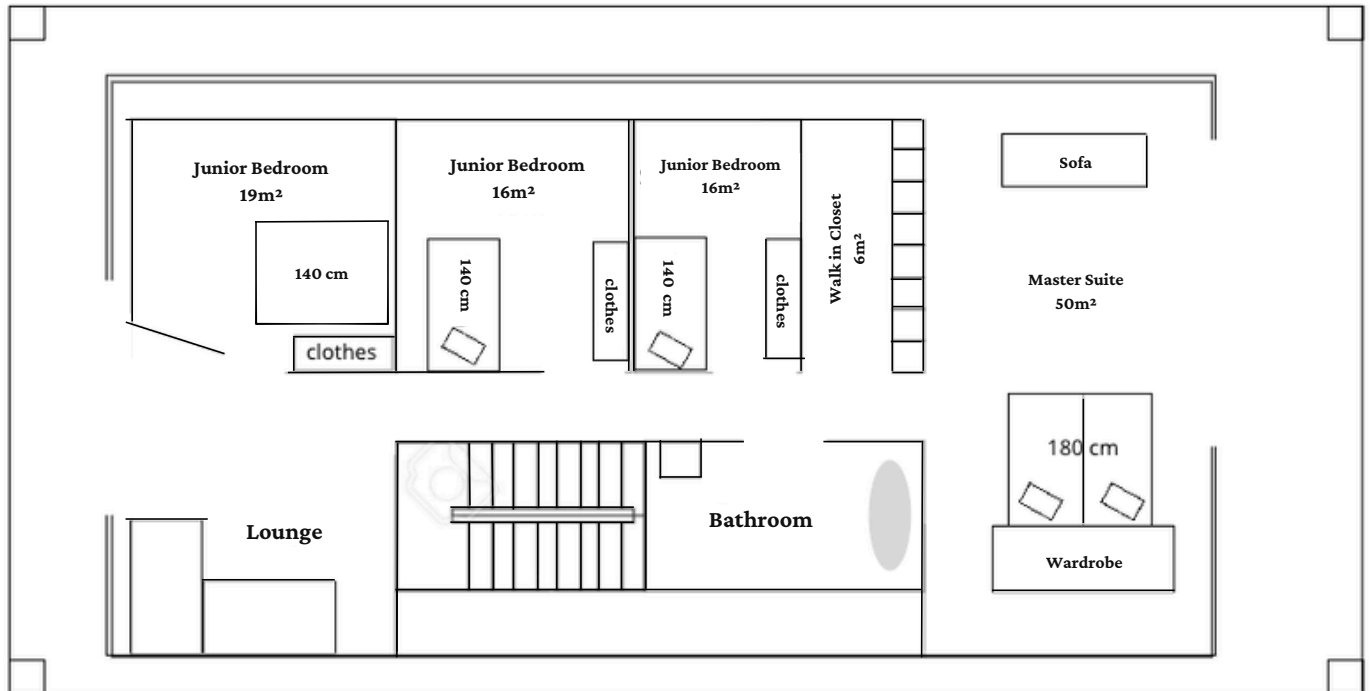

THE HAMPTONS

A paradise, with full service.

TOP FLOOR

- 1 Master suit, walk in closet.
- 3 x junior suite.
- Please note that this floor has a bathroom shared by all bedrooms.

THE HAMPTONS

6 Bedrooms

BOTTOM FLOOR

- Staff-accommodation, 1 x 160 bed + 1 x 160 bed sofa.
- Gym and play room for children.
- Home Cinema, Projector, Lounge Group.

THE HAMPTONS

12 Staying Guests - 30 Event Guests

GROUND FLOOR

- 1 Grand Master bedroom with walk in closet.
- An en-suite bathroom with a private sauna and hot tub.
- Large open living room with an open fire space connecting to an open kitchen and dining area for 10 persons.