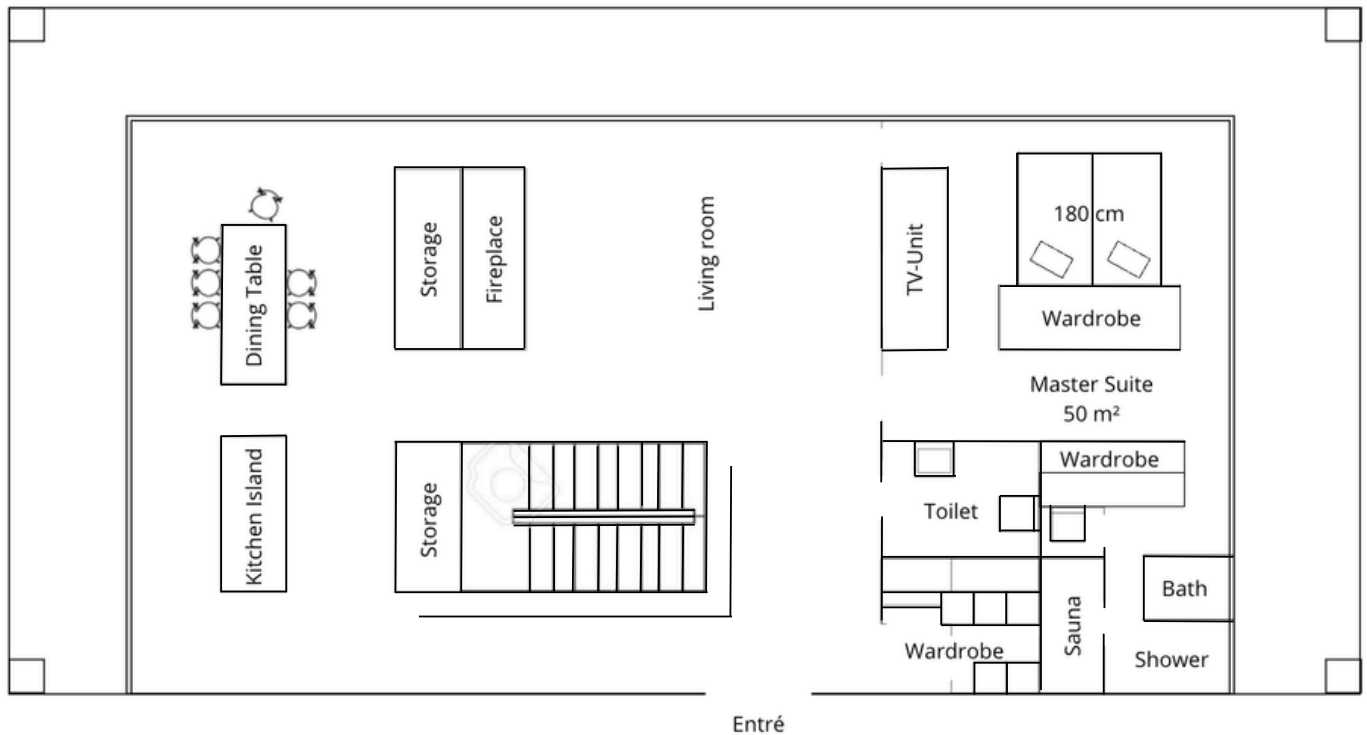

THE HAMPTONS

A paradise, with full service.

TOP FLOOR

- 1 Master suit, walk in closet.
- 3 x junior suite.
- Please note that this floor has a bathroom shared by all bedrooms.

THE HAMPTONS

6 Bedrooms

BOTTOM FLOOR

- Staff-accommodation, 1 x 160 bed + 1 x 160 bed sofa.
- Gym and play room for children.
- Home Cinema, Projector, Lounge Group.

THE HAMPTONS

12 Staying Guests - 30 Event Guests

GROUND FLOOR

- 1 Grand Master bedroom with walk in closet.
- An en-suite bathroom with a private sauna and hot tub.
- Large open living room with an open fire space connecting to an open kitchen and dining area for 10 persons.