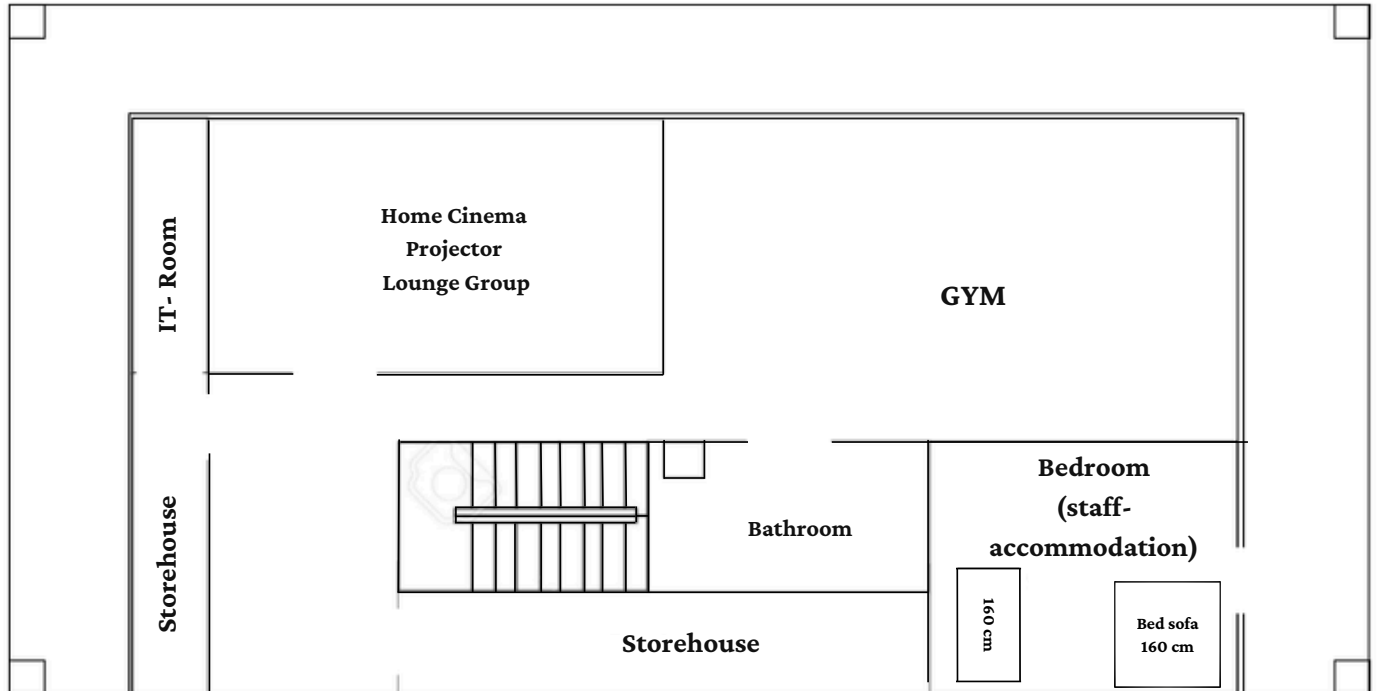

THE HAMPTONS

A paradise, with full service.

TOP FLOOR

- 1 Master suit, walk in closet.
- 3 x junior suite.
- Please note that this floor has a bathroom shared by all bedrooms.

THE HAMPTONS

6 Bedrooms

BOTTOM FLOOR

- Staff-accommodation, 1 x 160 bed + 1 x 160 bed sofa.
- Gym and play room for children.
- Home Cinema, Projector, Lounge Group.

THE HAMPTONS

12 Staying Guests - 30 Event Guests

GROUND FLOOR

- 1 Grand Master bedroom with walk in closet.
- An en-suite bathroom with a private sauna and hot tub.
- Large open living room with an open fire space connecting to an open kitchen and dining area for 10 persons.